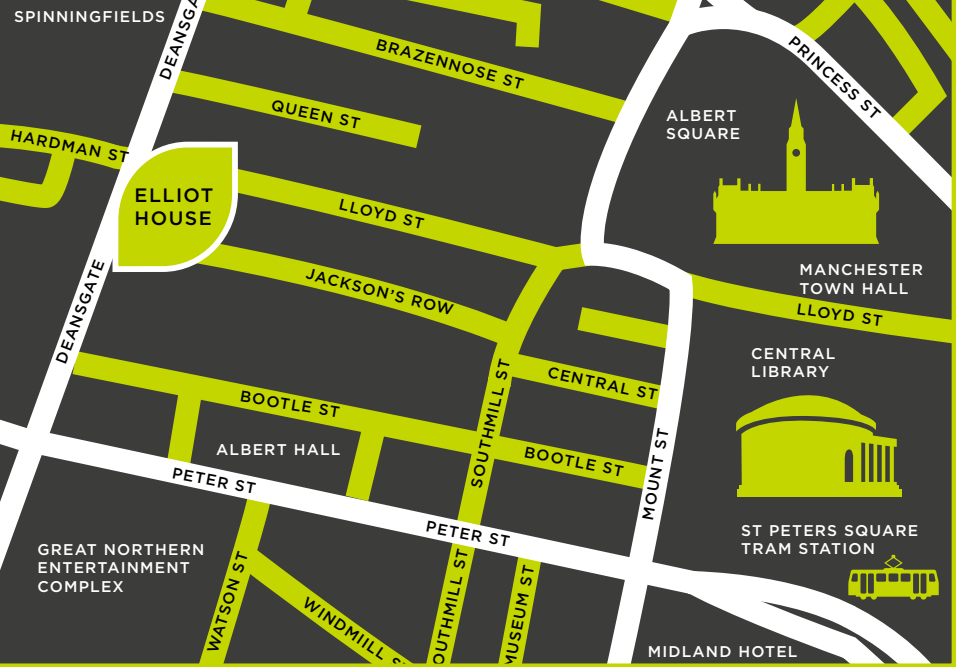

CATHEDRAL
0.7 MILES
6 MINS DRIVE
9 MINS WALK

ARNDALE CENTRE
0.5 MILES
9 MINS WALK
6 MINS DRIVE

M602
2 MILES
9 MINS DRIVE

REGENT ROAD A57
1.5 MILES
7 MINS DRIVE

SPINNINGFIELDS

BRAZENOSE ST

QUEEN ST

LLOYD ST

JACKSON'S ROW

BOOTLE ST

PETER ST

GREAT NORTHERN ENTERTAINMENT COMPLEX

WATSON ST

WINDMILL ST

OUTHILL ST

YUSEUM ST

CENTRAL LIBRARY

ST PETERS SQUARE TRAM STATION

MIDLAND HOTEL

HILTON DEANSGATE HOTEL
0.3 MILES
6MINS WALK
3MINS DRIVE

MANCUNIAN WAY A57
0.9 MILES
5 MINS DRIVE

CHESTER ROAD A56
1 MILE
6 MINS DRIVE

PRINCESS ROAD/PARKWAY A5103
1 MILE
6 MINS DRIVE

STOCKPORT ROAD A6
2.6 MILES 9 MINS DRIVE